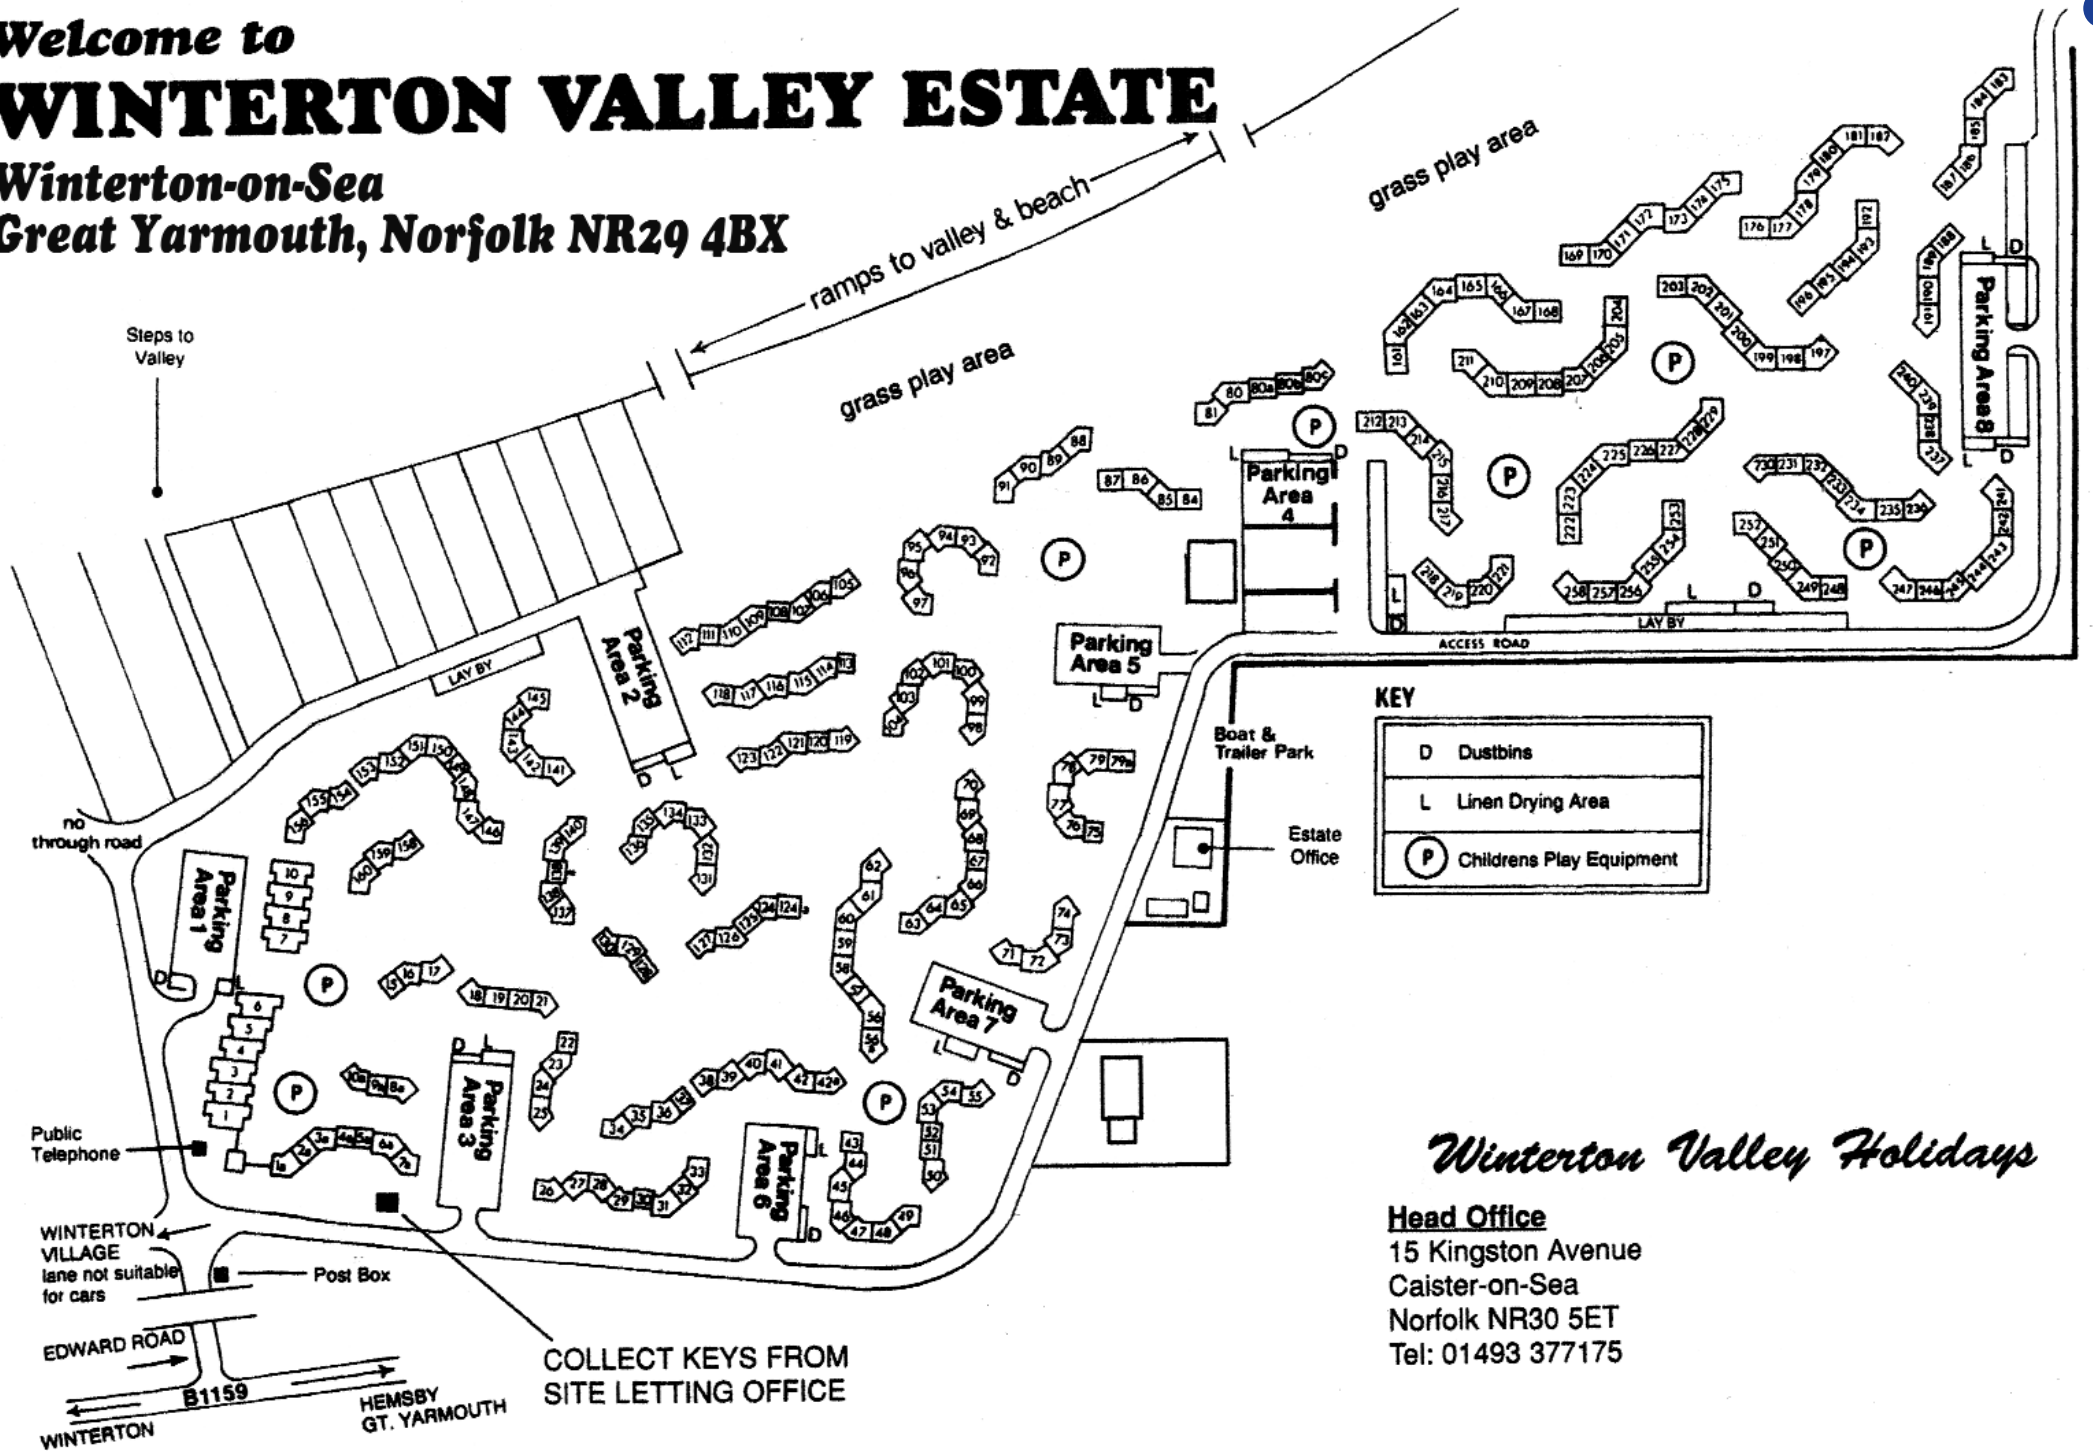

Welcome to WINTERTON VALLEY ESTATE

Winterton-on-Sea
Great Yarmouth, Norfolk NR29 4BX

Winterton Valley Holidays

Head Office
15 Kingston Avenue
Caister-on-Sea
Norfolk NR30 5ET
Tel: 01493 377175